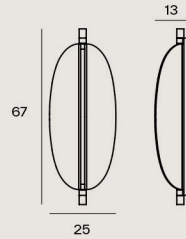

562.41 Wall / Ceiling

Light source 220/240V LED
Wattage 11W
Color temperature 2700k
Lumens 1400
Dimmability TRIAC, Dali version on request
Dimensions H67/W25/D13 cm
Note Available with cable and switch

Hardware

C22 Beige + C22 Beige
C22 Beige + C68 Satin nickel
C74 Sand black + C74 Sand black
C74 Sand black + C68 Satin nickel

Shade

L02 Beige leather
W02 Walnut
W03 White oak