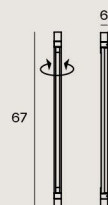

562.46 Wall / Ceiling

Hardware

CE IP 40

Light source	220/240V LED	
Wattage	11W	C22 Beige + C22 Beige
Color temperature	2700k	
Lumens	1400	C22 Beige + C68 Satin nickel
Dimmability	TRIAC, DALI version on request	
Dimensions	H67/D6 cm	C74 Sand black + C74 Sand black
Note	Available with cable and switch Orientable 360°	
		C74 Sand black + C68 Satin nickel