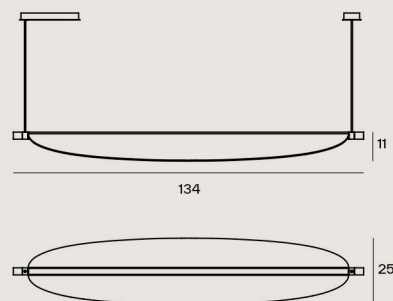

Shade

	L02 Beige leather
	W02 Walnut
	W03 White oak