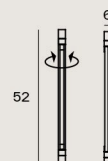

562.45 Wall / Ceiling

Hardware

CE IP 40

Light source	220/240V LED	
Wattage	8W	C22 Beige + C22 Beige
Color temperature	2700k	
Lumens	1000	C22 Beige + C68 Satin nickel
Dimmability	TRIAC, DALI version on request	
Dimensions	H52/D6 cm	C74 Sand black + C74 Sand black
Note	Available with cable and switch Orientable 360°	
		C74 Sand black + C68 Satin nickel