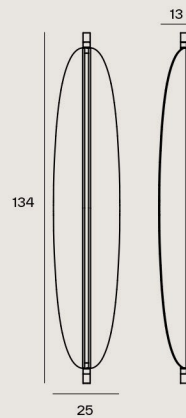

Shade

L02 Beige leather
W02 Walnut
W03 White oak