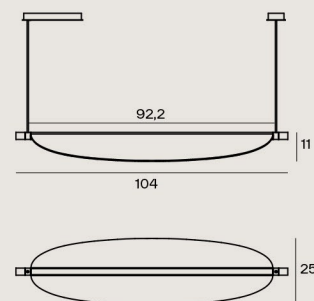

Shade

	L02 Beige leather
	W02 Walnut
	W03 White oak