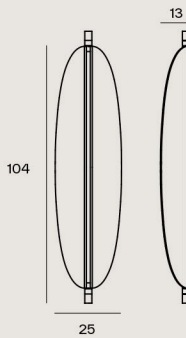

Shade

L02 Beige leather
W02 Walnut
W03 White oak