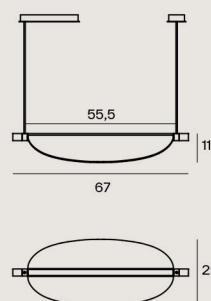

**562.21 Pendant**

Light source	220/240V LED
Wattage	11W
Color temperature	2700k
Lumens	1500
Dimmability	TRIAC, Dall version on request
Dimensions	L67/H11/W25 cm
Cable	Black Length 150 cm

**Hardware**

	C22 Beige + C22 Beige
	C22 Beige + C68 Satin nickel
	C74 Sand black + C74 Sand black
	C74 Sand black + C68 Satin nickel

**Shade**

	L02 Beige leather
	W02 Walnut
	W03 White oak

**562.22 Pendant**

Light source	220/240V LED
Wattage	20W
Color temperature	2700k
Lumens	2600
Dimmability	TRIAC, Dall version on request
Dimensions	L104/H11/W25 cm
Cable	Black Length 150 cm

Light source	220/240V LED
Wattage	26W
Color temperature	2700k
Lumens	3400
Dimmability	TRIAC, DALI version on request
Dimensions	L134/H11/W25 cm
Cable	Black Length 150 cm

**Hardware**

	C22 Beige + C22 Beige
	C22 Beige + C68 Satin nickel
	C74 Sand black + C74 Sand black
	C74 Sand black + C68 Satin nickel